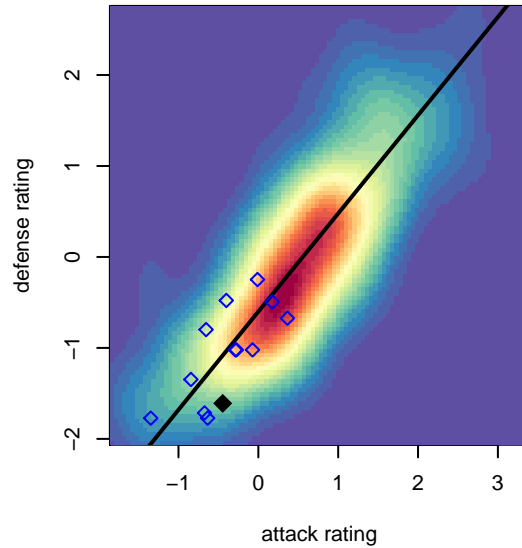

## Breakers Red B04

Breakers SC  
 Spokane, WA  
 B04 total strength=506  
 attack=0.64 defense=0.2  
 fall league = PSPL–Inland Copa 1 East U13  
 spr league = Spr PSPL–Inland Copa 1 U13  
 notes= Arnold 2016

alt names used:  
 SPOKANE BREAKERS ARNOLD U13 SELEC  
 IEYSA Breakers FC – Red B04 Arnold  
 IEYSA Breakers FC – Red B04 Arnold

Venues played:  
 2016 Les Schwab NW Cup U13 U13  
 2016 PSPL–Inland Copa 1 East U13  
 2016 Spr PSPL–Inland Copa 1 U13

**attack and defense variance (black dot)  
relative to other teams  
and top 10 in region**

**attack and defense rating  
relative to others at age  
and all opponents in last 13 months**

**Performance relative to 13 month average**