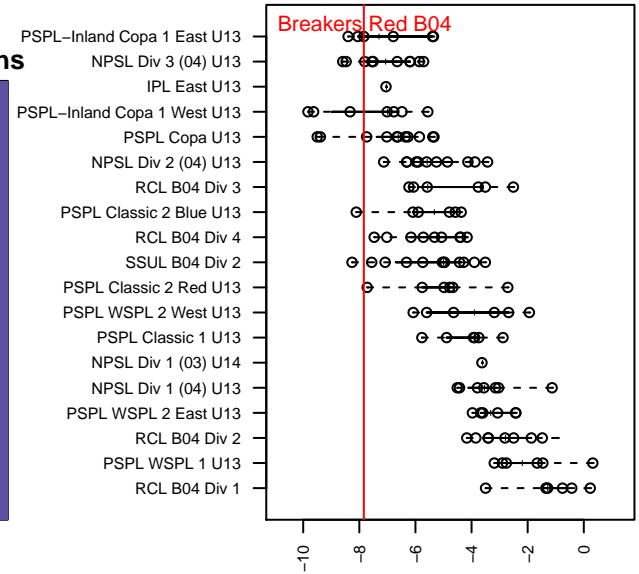

## Breakers Red B04

Breakers SC  
 Spokane, WA  
 B04 total strength=506  
 attack=0.64 defense=0.2  
 fall league = PSPL–Inland Copa 1 East U13  
 spr league = Spr PSPL–Inland Copa 1 U13  
 notes= Arnold 2016

alt names used:  
 SPOKANE BREAKERS ARNOLD U13 SELEC  
 IEYSA Breakers FC – Red B04 Arnold  
 IEYSA Breakers FC – Red B04 Arnold

Venues played:  
 2016 Les Schwab NW Cup U13 U13  
 2016 PSPL–Inland Copa 1 East U13  
 2016 Spr PSPL–Inland Copa 1 U13

**attack and defense variance (black dot)  
relative to other teams  
and top 10 in region**

**attack and defense rating  
relative to others at age  
and all opponents in last 13 months**

**Performance relative to 13 month average**