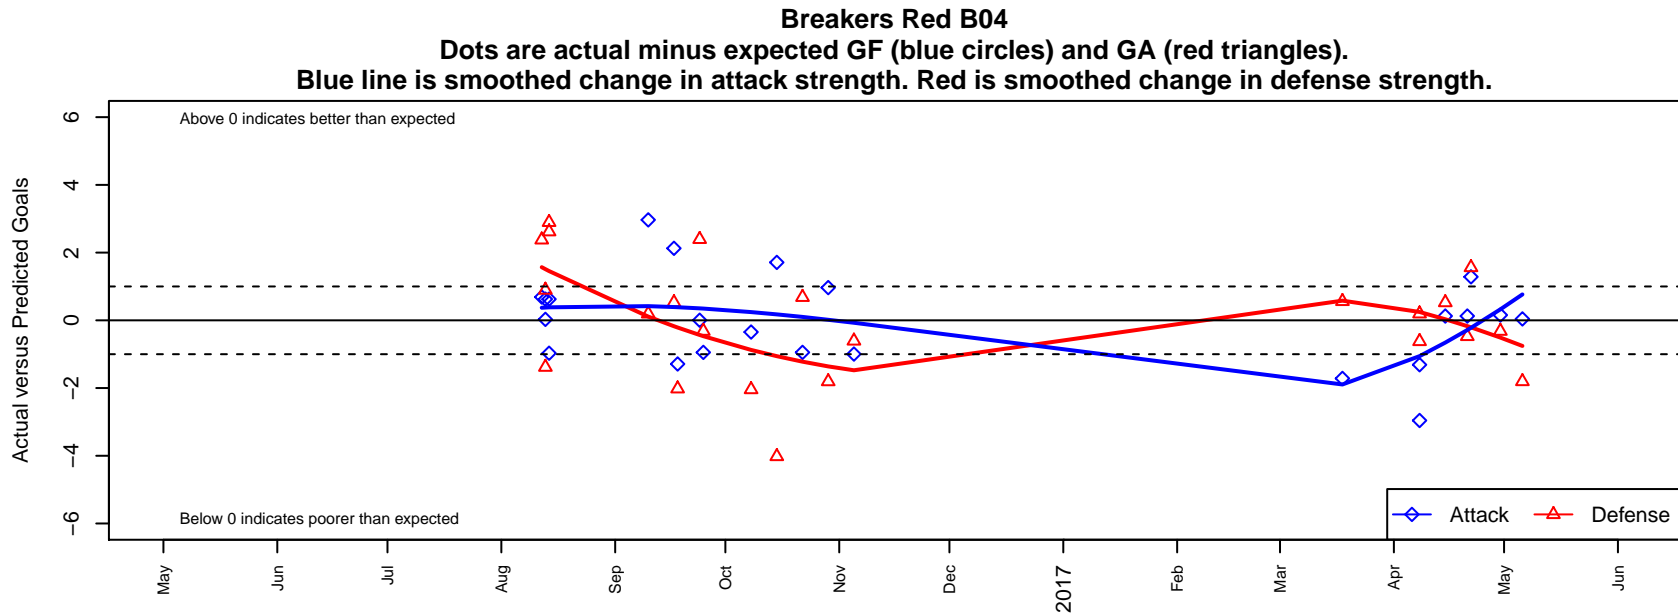

## Breakers Red B04

Breakers SC  
 Spokane, WA  
 B04 total strength=506  
 attack=0.64 defense=0.2  
 fall league = PSPL–Inland Copa 1 East U13  
 spr league = Spr PSPL–Inland Copa 1 U13  
 notes= Arnold 2016

**attack and defense variance (black dot)  
relative to other teams  
and top 10 in region**

**attack and defense rating  
relative to others at age  
and all opponents in last 13 months**

**Performance relative to 13 month average**